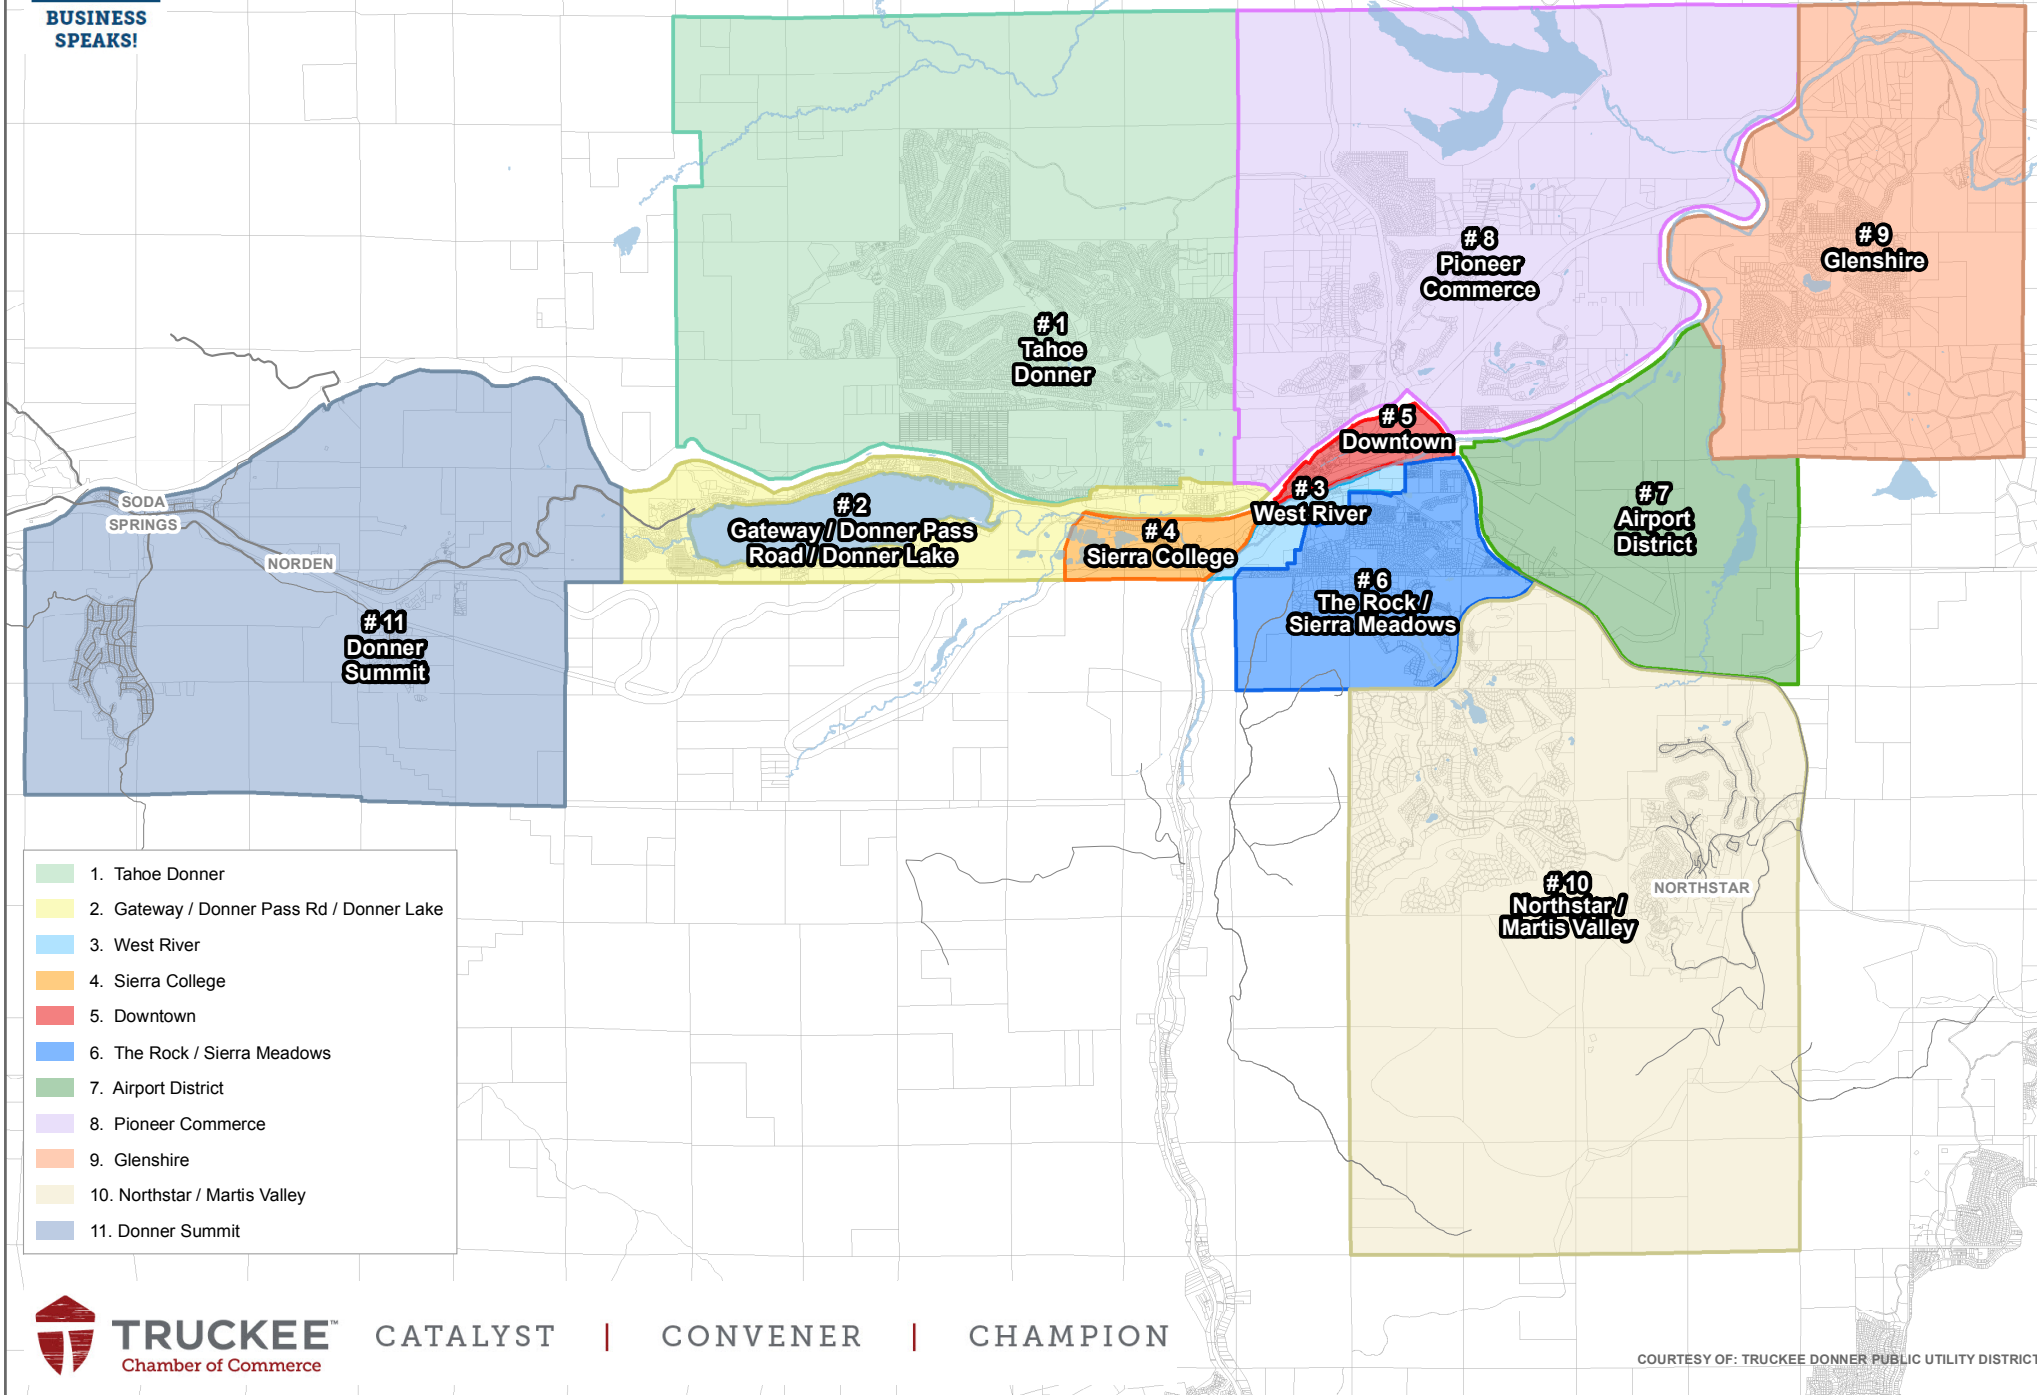

BUSINESS SPEAKS!

Base Camp Areas

Register at TruckeeTomorrow.org

- 1. Tahoe Donner
- 2. Gateway / Donner Pass Rd / Donner Lake
- 3. West River
- 4. Sierra College
- 5. Downtown
- 6. The Rock / Sierra Meadows
- 7. Airport District
- 8. Pioneer Commerce
- 9. Glenshire
- 10. Northstar / Martis Valley
- 11. Donner Summit